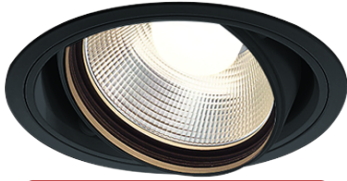

Item no. DD103-4020B8530

Series Name: Versa R-G (DD103)

DISCONTINUED

Installation	Recessed mount
Type	
Fixture wattage	40W
Beam angle	18 deg
Color Temp.	3000K
CRI	Ra>85
Luminous	3746 lm
Body	Die-cast aluminum alloy
Body finish	N/A
Trim finish	Black
Reflector finish	N/A
IP Rate	IP20
Light source	COB module
Input Voltage	AC220~240V
Dimming Type	Non-Dimmable
Certificate	CE, CCC
Cut Hole	150mm