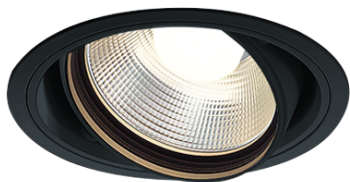

Item no. DD103-4020B8530

Series Name: Versa R-G (DD103)

DISCONTINUED

Installation	Recessed mount
Type	Versa R-G (DD103)
Fixture wattage	40W
Beam angle	18 deg
Color Temp.	3000K
CRI	Ra>85
Luminous	3746 lm
Body	Die-cast aluminum alloy
Body finish	N/A
Trim finish	Black
Reflector finish	N/A
IP Rate	IP20
Light source	COB module
Input Voltage	AC220~240V
Dimming Type	Non-Dimmable
Certificate	CE, CCC
Cut Hole	150mm