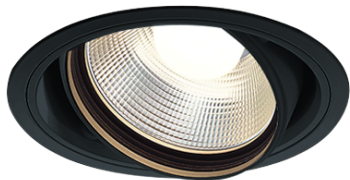

Item no. DD103-4020B8535

Series Name: Versa R-G (DD103)

DISCONTINUED

Installation	Recessed mount
Type	
Fixture wattage	40W
Beam angle	18 deg
Color Temp.	3500K
CRI	Ra>85
Luminous	3821 lm
Body	Die-cast aluminum alloy
Body finish	N/A
Trim finish	Black
Reflector finish	N/A
IP Rate	IP20
Light source	COB module
Input Voltage	AC220~240V
Dimming Type	Non-Dimmable
Certificate	CE, CCC
Cut Hole	150mm