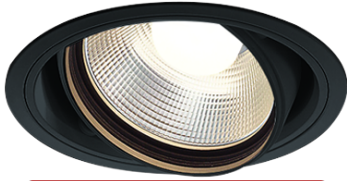

Item no. DD103-4020B8535

Series Name: Versa R-G (DD103)

**DISCONTINUED**

Installation	Recessed mount
Type	Versa R-G (DD103)
Fixture wattage	40W
Beam angle	18 deg
Color Temp.	3500K
CRI	Ra>85
Luminous	3821 lm
Body	Die-cast aluminum alloy
Body finish	N/A
Trim finish	Black
Reflector finish	N/A
IP Rate	IP20
Light source	COB module
Input Voltage	AC220~240V
Dimming Type	Non-Dimmable
Certificate	CE, CCC
Cut Hole	150mm