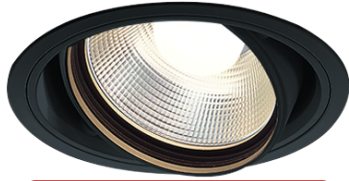

Item no. DD103-4020B8540

Series Name: Versa R-G (DD103)

DISCONTINUED

Installation	Recessed mount
Type	
Fixture wattage	40W
Beam angle	18 deg
Color Temp.	4000K
CRI	Ra>85
Luminous	3858 lm
Body	Die-cast aluminum alloy
Body finish	N/A
Trim finish	Black
Reflector finish	N/A
IP Rate	IP20
Light source	COB module
Input Voltage	AC220~240V
Dimming Type	Non-Dimmable
Certificate	CE, CCC
Cut Hole	150mm