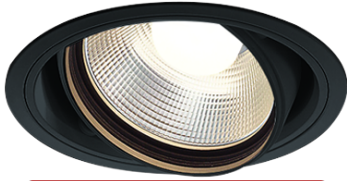

Item no. DD103-4020B8540

Series Name: Versa R-G (DD103)

**DISCONTINUED**

Installation	Recessed mount
Type	Versa R-G (DD103)
Fixture wattage	40W
Beam angle	18 deg
Color Temp.	4000K
CRI	Ra>85
Luminous	3858 lm
Body	Die-cast aluminum alloy
Body finish	N/A
Trim finish	Black
Reflector finish	N/A
IP Rate	IP20
Light source	COB module
Input Voltage	AC220~240V
Dimming Type	Non-Dimmable
Certificate	CE, CCC
Cut Hole	150mm