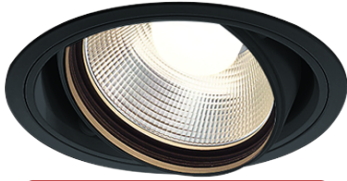

Item no. DD103-4020B9027

Series Name: Versa R-G (DD103)

DISCONTINUED

Installation	Recessed mount
Type	
Fixture wattage	40W
Beam angle	18 deg
Color Temp.	2700K
CRI	Ra>90
Luminous	3270 lm
Body	Die-cast aluminum alloy
Body finish	N/A
Trim finish	Black
Reflector finish	N/A
IP Rate	IP20
Light source	COB module
Input Voltage	AC220~240V
Dimming Type	Non-Dimmable
Certificate	CE, CCC
Cut Hole	150mm