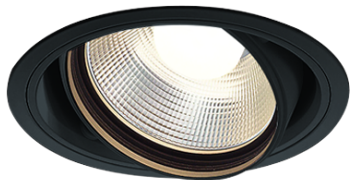

Item no. DD103-4020B9027

Series Name: Versa R-G (DD103)

DISCONTINUED

Installation	Recessed mount
Type	Versa R-G (DD103)
Fixture wattage	40W
Beam angle	18 deg
Color Temp.	2700K
CRI	Ra>90
Luminous	3270 lm
Body	Die-cast aluminum alloy
Body finish	N/A
Trim finish	Black
Reflector finish	N/A
IP Rate	IP20
Light source	COB module
Input Voltage	AC220~240V
Dimming Type	Non-Dimmable
Certificate	CE, CCC
Cut Hole	150mm