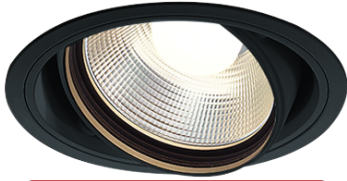

Item no. DD103-4020B9030

Series Name: Versa R-G (DD103)

**DISCONTINUED**

Installation	Recessed mount
Type	
Fixture wattage	40W
Beam angle	18 deg
Color Temp.	3000K
CRI	Ra>90
Luminous	3406 lm
Body	Die-cast aluminum alloy
Body finish	N/A
Trim finish	Black
Reflector finish	N/A
IP Rate	IP20
Light source	COB module
Input Voltage	AC220~240V
Dimming Type	Non-Dimmable
Certificate	CE, CCC
Cut Hole	150mm