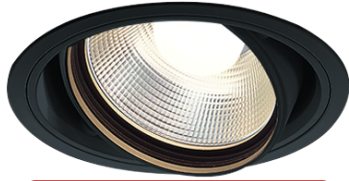

Item no. DD103-4020B9035

Series Name: Versa R-G (DD103)

DISCONTINUED

Installation	Recessed mount
Type	
Fixture wattage	40W
Beam angle	18 deg
Color Temp.	3500K
CRI	Ra>90
Luminous	3474 lm
Body	Die-cast aluminum alloy
Body finish	N/A
Trim finish	Black
Reflector finish	N/A
IP Rate	IP20
Light source	COB module
Input Voltage	AC220~240V
Dimming Type	Non-Dimmable
Certificate	CE, CCC
Cut Hole	150mm