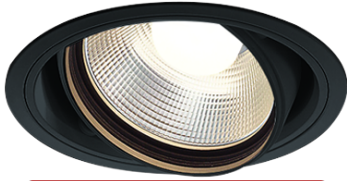

Item no. DD103-4020B9035

Series Name: Versa R-G (DD103)

DISCONTINUED

Installation	Recessed mount
Type	Versa R-G (DD103)
Fixture wattage	40W
Beam angle	18 deg
Color Temp.	3500K
CRI	Ra>90
Luminous	3474 lm
Body	Die-cast aluminum alloy
Body finish	N/A
Trim finish	Black
Reflector finish	N/A
IP Rate	IP20
Light source	COB module
Input Voltage	AC220~240V
Dimming Type	Non-Dimmable
Certificate	CE, CCC
Cut Hole	150mm