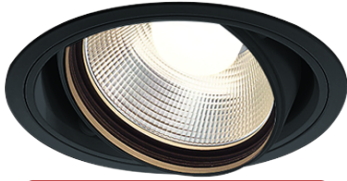

Item no. DD103-4020B9040

Series Name: Versa R-G (DD103)

DISCONTINUED

Installation	Recessed mount
Type	
Fixture wattage	40W
Beam angle	18 deg
Color Temp.	4000K
CRI	Ra>90
Luminous	3508 lm
Body	Die-cast aluminum alloy
Body finish	N/A
Trim finish	Black
Reflector finish	N/A
IP Rate	IP20
Light source	COB module
Input Voltage	AC220~240V
Dimming Type	Non-Dimmable
Certificate	CE, CCC
Cut Hole	150mm