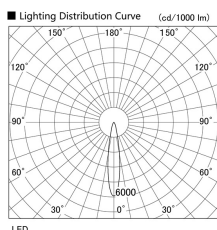

Item no. DD103-4020W8527

Series Name: Versa R-G (DD103)

DISCONTINUED

Installation	Recessed mount
Type	
Fixture wattage	40W
Beam angle	18 deg
Color Temp.	2700K
CRI	Ra>85
Luminous	3596 lm
Body	Die-cast aluminum alloy
Body finish	N/A
Trim finish	White
Reflector finish	N/A
IP Rate	IP20
Light source	COB module
Input Voltage	AC220~240V
Dimming Type	Non-Dimmable
Certificate	CE, CCC
Cut Hole	150mm