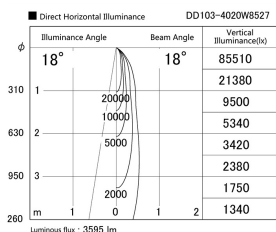

Item no. DD103-4020W8527

Series Name: Versa R-G (DD103)

DISCONTINUED

Installation	Recessed mount
Type	
Fixture wattage	40W
Beam angle	18 deg
Color Temp.	2700K
CRI	Ra>85
Luminous	3596 lm
Body	Die-cast aluminum alloy
Body finish	N/A
Trim finish	White
Reflector finish	N/A
IP Rate	IP20
Light source	COB module
Input Voltage	AC220~240V
Dimming Type	Non-Dimmable
Certificate	CE, CCC
Cut Hole	150mm