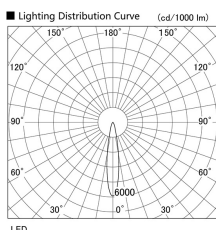

Item no. DD103-4020W8530

Series Name: Versa R-G (DD103)

DISCONTINUED

Installation	Recessed mount
Type	
Fixture wattage	40W
Beam angle	18 deg
Color Temp.	3000K
CRI	Ra>85
Luminous	3746 lm
Body	Die-cast aluminum alloy
Body finish	N/A
Trim finish	White
Reflector finish	N/A
IP Rate	IP20
Light source	COB module
Input Voltage	AC220~240V
Dimming Type	Non-Dimmable
Certificate	CE, CCC
Cut Hole	150mm