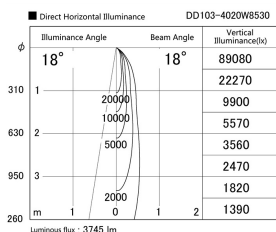

Item no. DD103-4020W8530

Series Name: Versa R-G (DD103)

DISCONTINUED

Installation	Recessed mount
Type	
Fixture wattage	40W
Beam angle	18 deg
Color Temp.	3000K
CRI	Ra>85
Luminous	3746 lm
Body	Die-cast aluminum alloy
Body finish	N/A
Trim finish	White
Reflector finish	N/A
IP Rate	IP20
Light source	COB module
Input Voltage	AC220~240V
Dimming Type	Non-Dimmable
Certificate	CE, CCC
Cut Hole	150mm