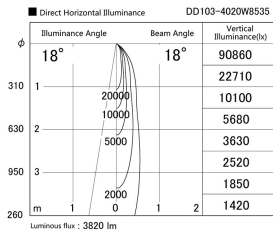

Item no. DD103-4020W8535

Series Name: Versa R-G (DD103)

DISCONTINUED

Installation	Recessed mount
Type	
Fixture wattage	40W
Beam angle	18 deg
Color Temp.	3500K
CRI	Ra>85
Luminous	3821 lm
Body	Die-cast aluminum alloy
Body finish	N/A
Trim finish	White
Reflector finish	N/A
IP Rate	IP20
Light source	COB module
Input Voltage	AC220~240V
Dimming Type	Non-Dimmable
Certificate	CE, CCC
Cut Hole	150mm