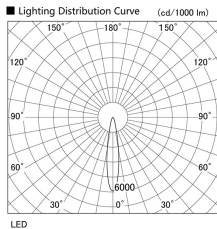

Item no. DD103-4020W8535

Series Name: Versa R-G (DD103)

DISCONTINUED

Installation	Recessed mount
Type	
Fixture wattage	40W
Beam angle	18 deg
Color Temp.	3500K
CRI	Ra>85
Luminous	3821 lm
Body	Die-cast aluminum alloy
Body finish	N/A
Trim finish	White
Reflector finish	N/A
IP Rate	IP20
Light source	COB module
Input Voltage	AC220~240V
Dimming Type	Non-Dimmable
Certificate	CE, CCC
Cut Hole	150mm