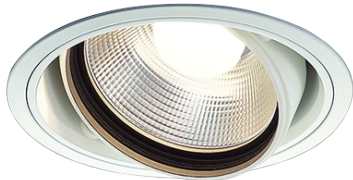

Item no. DD103-4020W8535

Series Name: Versa R-G (DD103)

DISCONTINUED

Installation	Recessed mount
Type	
Fixture wattage	40W
Beam angle	18 deg
Color Temp.	3500K
CRI	Ra>85
Luminous	3821 lm
Body	Die-cast aluminum alloy
Body finish	N/A
Trim finish	White
Reflector finish	N/A
IP Rate	IP20
Light source	COB module
Input Voltage	AC220~240V
Dimming Type	Non-Dimmable
Certificate	CE, CCC
Cut Hole	150mm