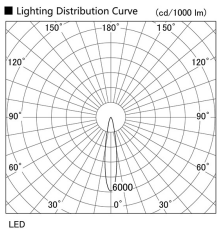

Item no. DD103-4020W8540

Series Name: Versa R-G (DD103)

DISCONTINUED

Installation	Recessed mount
Type	Versa R-G (DD103)
Fixture wattage	40W
Beam angle	18 deg
Color Temp.	4000K
CRI	Ra>85
Luminous	3858 lm
Body	Die-cast aluminum alloy
Body finish	N/A
Trim finish	White
Reflector finish	N/A
IP Rate	IP20
Light source	COB module
Input Voltage	AC220~240V
Dimming Type	Non-Dimmable
Certificate	CE, CCC
Cut Hole	150mm