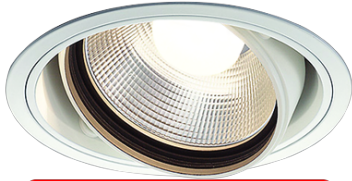

Item no. DD103-4020W8540

Series Name: Versa R-G (DD103)

DISCONTINUED

Installation	Recessed mount
Type	Versa R-G (DD103)
Fixture wattage	40W
Beam angle	18 deg
Color Temp.	4000K
CRI	Ra>85
Luminous	3858 lm
Body	Die-cast aluminum alloy
Body finish	N/A
Trim finish	White
Reflector finish	N/A
IP Rate	IP20
Light source	COB module
Input Voltage	AC220~240V
Dimming Type	Non-Dimmable
Certificate	CE, CCC
Cut Hole	150mm