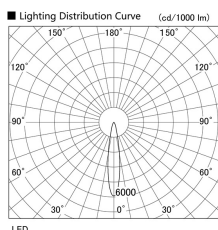

Item no. DD103-4020W8540

Series Name: Versa R-G (DD103)

**DISCONTINUED**

Installation	Recessed mount
Type	
Fixture wattage	40W
Beam angle	18 deg
Color Temp.	4000K
CRI	Ra>85
Luminous	3858 lm
Body	Die-cast aluminum alloy
Body finish	N/A
Trim finish	White
Reflector finish	N/A
IP Rate	IP20
Light source	COB module
Input Voltage	AC220~240V
Dimming Type	Non-Dimmable
Certificate	CE, CCC
Cut Hole	150mm