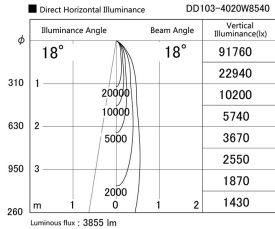

Item no. DD103-4020W8540

Series Name: Versa R-G (DD103)

DISCONTINUED

Installation	Recessed mount
Type	Versa R-G (DD103)
Fixture wattage	40W
Beam angle	18 deg
Color Temp.	4000K
CRI	Ra>85
Luminous	3858 lm
Body	Die-cast aluminum alloy
Body finish	N/A
Trim finish	White
Reflector finish	N/A
IP Rate	IP20
Light source	COB module
Input Voltage	AC220~240V
Dimming Type	Non-Dimmable
Certificate	CE, CCC
Cut Hole	150mm