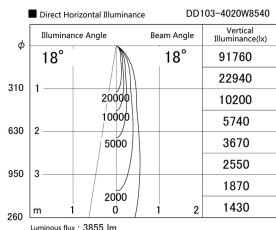

Item no. DD103-4020W8540

Series Name: Versa R-G (DD103)

**DISCONTINUED**

Installation	Recessed mount
Type	
Fixture wattage	40W
Beam angle	18 deg
Color Temp.	4000K
CRI	Ra>85
Luminous	3858 lm
Body	Die-cast aluminum alloy
Body finish	N/A
Trim finish	White
Reflector finish	N/A
IP Rate	IP20
Light source	COB module
Input Voltage	AC220~240V
Dimming Type	Non-Dimmable
Certificate	CE, CCC
Cut Hole	150mm