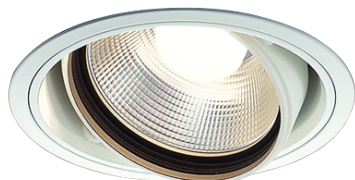

Item no. DD103-4020W9027

Series Name: Versa R-G (DD103)

DISCONTINUED

Installation	Recessed mount
Type	Versa R-G (DD103)
Fixture wattage	40W
Beam angle	18 deg
Color Temp.	2700K
CRI	Ra>90
Luminous	3270 lm
Body	Die-cast aluminum alloy
Body finish	N/A
Trim finish	White
Reflector finish	N/A
IP Rate	IP20
Light source	COB module
Input Voltage	AC220~240V
Dimming Type	Non-Dimmable
Certificate	CE, CCC
Cut Hole	150mm