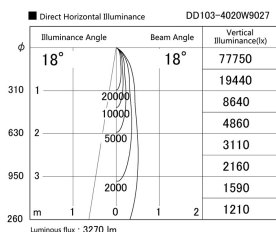

Item no. DD103-4020W9027

Series Name: Versa R-G (DD103)

**DISCONTINUED**

Installation	Recessed mount
Type	
Fixture wattage	40W
Beam angle	18 deg
Color Temp.	2700K
CRI	Ra>90
Luminous	3270 lm
Body	Die-cast aluminum alloy
Body finish	N/A
Trim finish	White
Reflector finish	N/A
IP Rate	IP20
Light source	COB module
Input Voltage	AC220~240V
Dimming Type	Non-Dimmable
Certificate	CE, CCC
Cut Hole	150mm