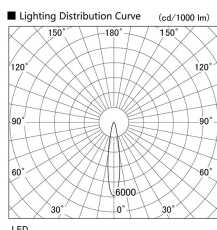

Item no. DD103-4020W9027

Series Name: Versa R-G (DD103)

**DISCONTINUED**

Installation	Recessed mount
Type	
Fixture wattage	40W
Beam angle	18 deg
Color Temp.	2700K
CRI	Ra>90
Luminous	3270 lm
Body	Die-cast aluminum alloy
Body finish	N/A
Trim finish	White
Reflector finish	N/A
IP Rate	IP20
Light source	COB module
Input Voltage	AC220~240V
Dimming Type	Non-Dimmable
Certificate	CE, CCC
Cut Hole	150mm