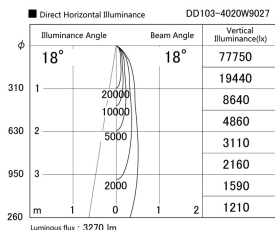

Item no. DD103-4020W9027

Series Name: Versa R-G (DD103)

DISCONTINUED

Installation	Recessed mount
Type	Versa R-G (DD103)
Fixture wattage	40W
Beam angle	18 deg
Color Temp.	2700K
CRI	Ra>90
Luminous	3270 lm
Body	Die-cast aluminum alloy
Body finish	N/A
Trim finish	White
Reflector finish	N/A
IP Rate	IP20
Light source	COB module
Input Voltage	AC220~240V
Dimming Type	Non-Dimmable
Certificate	CE, CCC
Cut Hole	150mm