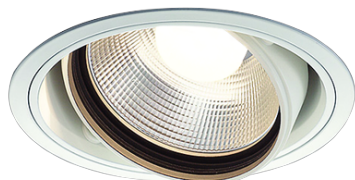

Item no. DD103-4020W9027

Series Name: Versa R-G (DD103)

**DISCONTINUED**

Installation	Recessed mount
Type	
Fixture wattage	40W
Beam angle	18 deg
Color Temp.	2700K
CRI	Ra>90
Luminous	3270 lm
Body	Die-cast aluminum alloy
Body finish	N/A
Trim finish	White
Reflector finish	N/A
IP Rate	IP20
Light source	COB module
Input Voltage	AC220~240V
Dimming Type	Non-Dimmable
Certificate	CE, CCC
Cut Hole	150mm