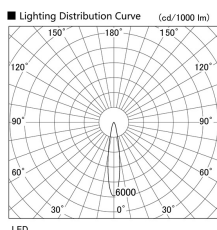

Item no. DD103-4020W9027

Series Name: Versa R-G (DD103)

DISCONTINUED

Installation	Recessed mount
Type	Versa R-G (DD103)
Fixture wattage	40W
Beam angle	18 deg
Color Temp.	2700K
CRI	Ra>90
Luminous	3270 lm
Body	Die-cast aluminum alloy
Body finish	N/A
Trim finish	White
Reflector finish	N/A
IP Rate	IP20
Light source	COB module
Input Voltage	AC220~240V
Dimming Type	Non-Dimmable
Certificate	CE, CCC
Cut Hole	150mm