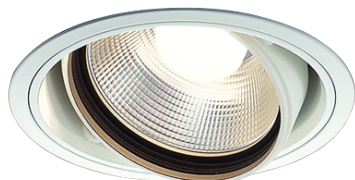

Item no. DD103-4020W9035

Series Name: Versa R-G (DD103)

**DISCONTINUED**

Installation	Recessed mount
Type	Versa R-G (DD103)
Fixture wattage	40W
Beam angle	18 deg
Color Temp.	3500K
CRI	Ra>90
Luminous	3474 lm
Body	Die-cast aluminum alloy
Body finish	N/A
Trim finish	White
Reflector finish	N/A
IP Rate	IP20
Light source	COB module
Input Voltage	AC220~240V
Dimming Type	Non-Dimmable
Certificate	CE, CCC
Cut Hole	150mm