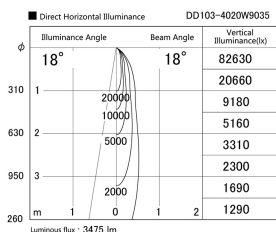

Item no. DD103-4020W9035

Series Name: Versa R-G (DD103)

**DISCONTINUED**

Installation	Recessed mount
Type	
Fixture wattage	40W
Beam angle	18 deg
Color Temp.	3500K
CRI	Ra>90
Luminous	3474 lm
Body	Die-cast aluminum alloy
Body finish	N/A
Trim finish	White
Reflector finish	N/A
IP Rate	IP20
Light source	COB module
Input Voltage	AC220~240V
Dimming Type	Non-Dimmable
Certificate	CE, CCC
Cut Hole	150mm