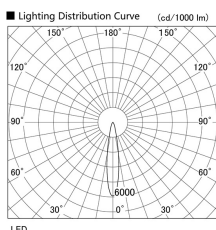

Item no. DD103-4020W9035

Series Name: Versa R-G (DD103)

**DISCONTINUED**

Installation	Recessed mount
Type	Versa R-G (DD103)
Fixture wattage	40W
Beam angle	18 deg
Color Temp.	3500K
CRI	Ra>90
Luminous	3474 lm
Body	Die-cast aluminum alloy
Body finish	N/A
Trim finish	White
Reflector finish	N/A
IP Rate	IP20
Light source	COB module
Input Voltage	AC220~240V
Dimming Type	Non-Dimmable
Certificate	CE, CCC
Cut Hole	150mm