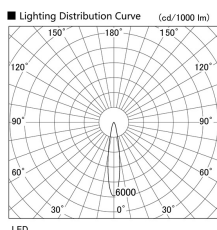

Item no. DD103-4020W9035

Series Name: Versa R-G (DD103)

**DISCONTINUED**

Installation	Recessed mount
Type	
Fixture wattage	40W
Beam angle	18 deg
Color Temp.	3500K
CRI	Ra>90
Luminous	3474 lm
Body	Die-cast aluminum alloy
Body finish	N/A
Trim finish	White
Reflector finish	N/A
IP Rate	IP20
Light source	COB module
Input Voltage	AC220~240V
Dimming Type	Non-Dimmable
Certificate	CE, CCC
Cut Hole	150mm