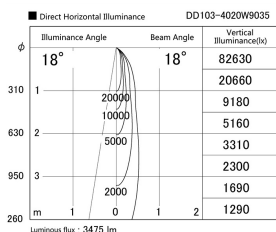

Item no. DD103-4020W9035

Series Name: Versa R-G (DD103)

**DISCONTINUED**

Installation	Recessed mount
Type	Versa R-G (DD103)
Fixture wattage	40W
Beam angle	18 deg
Color Temp.	3500K
CRI	Ra>90
Luminous	3474 lm
Body	Die-cast aluminum alloy
Body finish	N/A
Trim finish	White
Reflector finish	N/A
IP Rate	IP20
Light source	COB module
Input Voltage	AC220~240V
Dimming Type	Non-Dimmable
Certificate	CE, CCC
Cut Hole	150mm