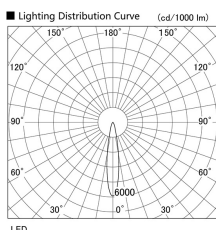

Item no. DD103-4020W9040

Series Name: Versa R-G (DD103)

**DISCONTINUED**

Installation	Recessed mount
Type	
Fixture wattage	40W
Beam angle	18 deg
Color Temp.	4000K
CRI	Ra>90
Luminous	3508 lm
Body	Die-cast aluminum alloy
Body finish	N/A
Trim finish	White
Reflector finish	N/A
IP Rate	IP20
Light source	COB module
Input Voltage	AC220~240V
Dimming Type	Non-Dimmable
Certificate	CE, CCC
Cut Hole	150mm