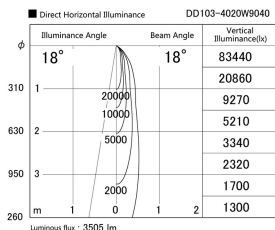

Item no. DD103-4020W9040

Series Name: Versa R-G (DD103)

DISCONTINUED

Installation	Recessed mount
Type	Versa R-G (DD103)
Fixture wattage	40W
Beam angle	18 deg
Color Temp.	4000K
CRI	Ra>90
Luminous	3508 lm
Body	Die-cast aluminum alloy
Body finish	N/A
Trim finish	White
Reflector finish	N/A
IP Rate	IP20
Light source	COB module
Input Voltage	AC220~240V
Dimming Type	Non-Dimmable
Certificate	CE, CCC
Cut Hole	150mm