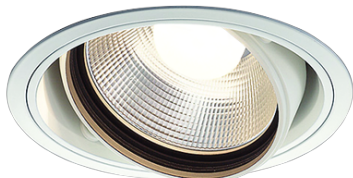

Item no. DD103-4020W9040

Series Name: Versa R-G (DD103)

DISCONTINUED

Installation	Recessed mount
Type	Versa R-G (DD103)
Fixture wattage	40W
Beam angle	18 deg
Color Temp.	4000K
CRI	Ra>90
Luminous	3508 lm
Body	Die-cast aluminum alloy
Body finish	N/A
Trim finish	White
Reflector finish	N/A
IP Rate	IP20
Light source	COB module
Input Voltage	AC220~240V
Dimming Type	Non-Dimmable
Certificate	CE, CCC
Cut Hole	150mm