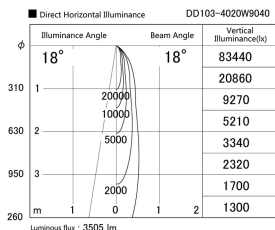

Item no. DD103-4020W9040

Series Name: Versa R-G (DD103)

**DISCONTINUED**

Installation	Recessed mount
Type	
Fixture wattage	40W
Beam angle	18 deg
Color Temp.	4000K
CRI	Ra>90
Luminous	3508 lm
Body	Die-cast aluminum alloy
Body finish	N/A
Trim finish	White
Reflector finish	N/A
IP Rate	IP20
Light source	COB module
Input Voltage	AC220~240V
Dimming Type	Non-Dimmable
Certificate	CE, CCC
Cut Hole	150mm