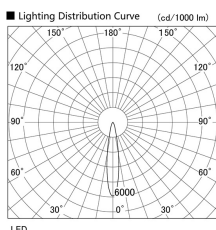

Item no. DD103-4020W9040

Series Name: Versa R-G (DD103)

DISCONTINUED

Installation	Recessed mount
Type	Versa R-G (DD103)
Fixture wattage	40W
Beam angle	18 deg
Color Temp.	4000K
CRI	Ra>90
Luminous	3508 lm
Body	Die-cast aluminum alloy
Body finish	N/A
Trim finish	White
Reflector finish	N/A
IP Rate	IP20
Light source	COB module
Input Voltage	AC220~240V
Dimming Type	Non-Dimmable
Certificate	CE, CCC
Cut Hole	150mm