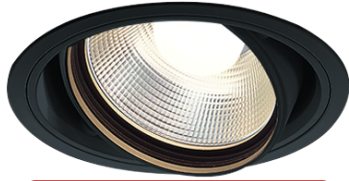

Item no. DD103-4030B8527

Series Name: Versa R-G (DD103)

DISCONTINUED

Installation	Recessed mount
Type	
Fixture wattage	40W
Beam angle	28 deg
Color Temp.	2700K
CRI	Ra>85
Luminous	3567 lm
Body	Die-cast aluminum alloy
Body finish	N/A
Trim finish	Black
Reflector finish	N/A
IP Rate	IP20
Light source	COB module
Input Voltage	AC220~240V
Dimming Type	Non-Dimmable
Certificate	CE, CCC
Cut Hole	150mm