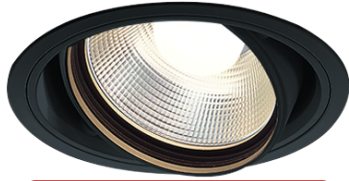

Item no. DD103-4030B8530

Series Name: Versa R-G (DD103)

**DISCONTINUED**

Installation	Recessed mount
Type	
Fixture wattage	40W
Beam angle	28 deg
Color Temp.	3000K
CRI	Ra>85
Luminous	3716 lm
Body	Die-cast aluminum alloy
Body finish	N/A
Trim finish	Black
Reflector finish	N/A
IP Rate	IP20
Light source	COB module
Input Voltage	AC220~240V
Dimming Type	Non-Dimmable
Certificate	CE, CCC
Cut Hole	150mm