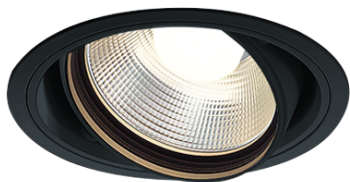

Item no. DD103-4030B8535

Series Name: Versa R-G (DD103)

DISCONTINUED

Installation	Recessed mount
Type	Versa R-G (DD103)
Fixture wattage	40W
Beam angle	28 deg
Color Temp.	3500K
CRI	Ra>85
Luminous	3790 lm
Body	Die-cast aluminum alloy
Body finish	N/A
Trim finish	Black
Reflector finish	N/A
IP Rate	IP20
Light source	COB module
Input Voltage	AC220~240V
Dimming Type	Non-Dimmable
Certificate	CE, CCC
Cut Hole	150mm