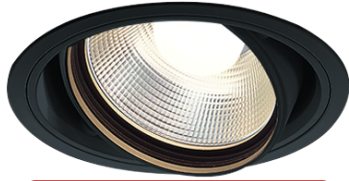

Item no. DD103-4030B8535

Series Name: Versa R-G (DD103)

DISCONTINUED

Installation	Recessed mount
Type	
Fixture wattage	40W
Beam angle	28 deg
Color Temp.	3500K
CRI	Ra>85
Luminous	3790 lm
Body	Die-cast aluminum alloy
Body finish	N/A
Trim finish	Black
Reflector finish	N/A
IP Rate	IP20
Light source	COB module
Input Voltage	AC220~240V
Dimming Type	Non-Dimmable
Certificate	CE, CCC
Cut Hole	150mm