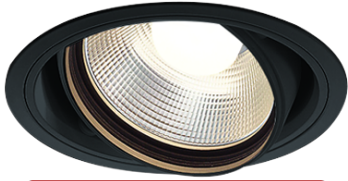

Item no. DD103-4030B8540

Series Name: Versa R-G (DD103)

DISCONTINUED

Installation	Recessed mount
Type	Versa R-G (DD103)
Fixture wattage	40W
Beam angle	28 deg
Color Temp.	4000K
CRI	Ra>85
Luminous	3827 lm
Body	Die-cast aluminum alloy
Body finish	N/A
Trim finish	Black
Reflector finish	N/A
IP Rate	IP20
Light source	COB module
Input Voltage	AC220~240V
Dimming Type	Non-Dimmable
Certificate	CE, CCC
Cut Hole	150mm