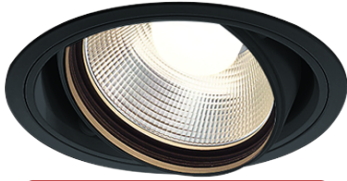

Item no. DD103-4030B8540

Series Name: Versa R-G (DD103)

DISCONTINUED

Installation	Recessed mount
Type	
Fixture wattage	40W
Beam angle	28 deg
Color Temp.	4000K
CRI	Ra>85
Luminous	3827 lm
Body	Die-cast aluminum alloy
Body finish	N/A
Trim finish	Black
Reflector finish	N/A
IP Rate	IP20
Light source	COB module
Input Voltage	AC220~240V
Dimming Type	Non-Dimmable
Certificate	CE, CCC
Cut Hole	150mm