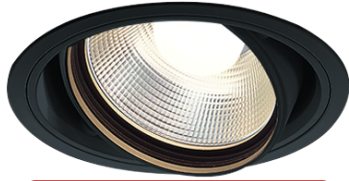

Item no. DD103-4030B9027

Series Name: Versa R-G (DD103)

**DISCONTINUED**

Installation	Recessed mount
Type	
Fixture wattage	40W
Beam angle	28 deg
Color Temp.	2700K
CRI	Ra>90
Luminous	3244 lm
Body	Die-cast aluminum alloy
Body finish	N/A
Trim finish	Black
Reflector finish	N/A
IP Rate	IP20
Light source	COB module
Input Voltage	AC220~240V
Dimming Type	Non-Dimmable
Certificate	CE, CCC
Cut Hole	150mm