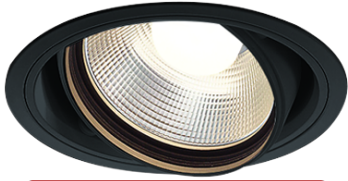

Item no. DD103-4030B9030

Series Name: Versa R-G (DD103)

DISCONTINUED

Installation	Recessed mount
Type	Versa R-G (DD103)
Fixture wattage	40W
Beam angle	28 deg
Color Temp.	3000K
CRI	Ra>90
Luminous	3379 lm
Body	Die-cast aluminum alloy
Body finish	N/A
Trim finish	Black
Reflector finish	N/A
IP Rate	IP20
Light source	COB module
Input Voltage	AC220~240V
Dimming Type	Non-Dimmable
Certificate	CE, CCC
Cut Hole	150mm