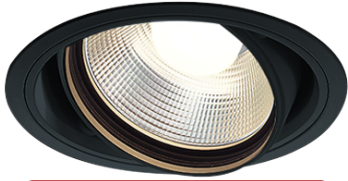

Item no. DD103-4030B9030

Series Name: Versa R-G (DD103)

DISCONTINUED

Installation	Recessed mount
Type	
Fixture wattage	40W
Beam angle	28 deg
Color Temp.	3000K
CRI	Ra>90
Luminous	3379 lm
Body	Die-cast aluminum alloy
Body finish	N/A
Trim finish	Black
Reflector finish	N/A
IP Rate	IP20
Light source	COB module
Input Voltage	AC220~240V
Dimming Type	Non-Dimmable
Certificate	CE, CCC
Cut Hole	150mm