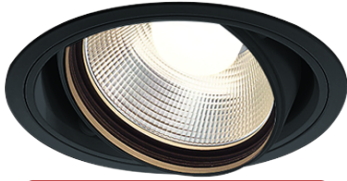

Item no. DD103-4030B9035

Series Name: Versa R-G (DD103)

DISCONTINUED

Installation	Recessed mount
Type	
Fixture wattage	40W
Beam angle	28 deg
Color Temp.	3500K
CRI	Ra>90
Luminous	3446 lm
Body	Die-cast aluminum alloy
Body finish	N/A
Trim finish	Black
Reflector finish	N/A
IP Rate	IP20
Light source	COB module
Input Voltage	AC220~240V
Dimming Type	Non-Dimmable
Certificate	CE, CCC
Cut Hole	150mm