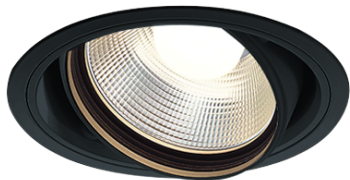

Item no. DD103-4030B9040

Series Name: Versa R-G (DD103)

**DISCONTINUED**

Installation	Recessed mount
Type	
Fixture wattage	40W
Beam angle	28 deg
Color Temp.	4000K
CRI	Ra>90
Luminous	3480 lm
Body	Die-cast aluminum alloy
Body finish	N/A
Trim finish	Black
Reflector finish	N/A
IP Rate	IP20
Light source	COB module
Input Voltage	AC220~240V
Dimming Type	Non-Dimmable
Certificate	CE, CCC
Cut Hole	150mm