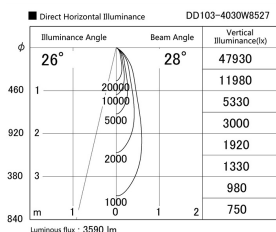

Item no. DD103-4030W8527

Series Name: Versa R-G (DD103)

Installation	Recessed mount
Type	
Fixture wattage	40W
Beam angle	28 deg
Color Temp.	2700K
CRI	Ra>85
Luminous	3567 lm
Body	Die-cast aluminum alloy
Body finish	N/A
Trim finish	White
Reflector finish	N/A
IP Rate	IP20
Light source	COB module
Input Voltage	AC220~240V
Dimming Type	Non-Dimmable
Certificate	CE, CCC
Cut Hole	150mm