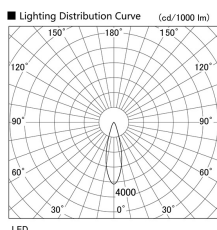

Item no. DD103-4030W8527

Series Name: Versa R-G (DD103)

Installation	Recessed mount
Type	
Fixture wattage	40W
Beam angle	28 deg
Color Temp.	2700K
CRI	Ra>85
Luminous	3567 lm
Body	Die-cast aluminum alloy
Body finish	N/A
Trim finish	White
Reflector finish	N/A
IP Rate	IP20
Light source	COB module
Input Voltage	AC220~240V
Dimming Type	Non-Dimmable
Certificate	CE, CCC
Cut Hole	150mm