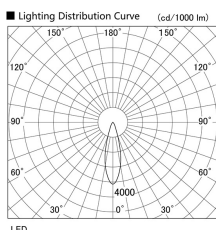

Item no. DD103-4030W8530

Series Name: Versa R-G (DD103)

DISCONTINUED

| | |
|------------------|-------------------------|
| Installation | Recessed mount |
| Type | Versa R-G (DD103) |
| Fixture wattage | 40W |
| Beam angle | 28 deg |
| Color Temp. | 3000K |
| CRI | Ra>85 |
| Luminous | 3716 lm |
| Body | Die-cast aluminum alloy |
| Body finish | N/A |
| Trim finish | White |
| Reflector finish | N/A |
| IP Rate | IP20 |
| Light source | COB module |
| Input Voltage | AC220~240V |
| Dimming Type | Non-Dimmable |
| Certificate | CE, CCC |
| Cut Hole | 150mm |