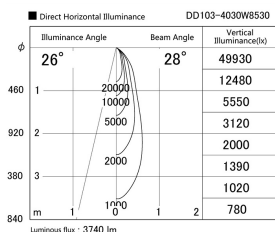

Item no. DD103-4030W8530

Series Name: Versa R-G (DD103)

DISCONTINUED

| | |
|------------------|-------------------------|
| Installation | Recessed mount |
| Type | Versa R-G (DD103) |
| Fixture wattage | 40W |
| Beam angle | 28 deg |
| Color Temp. | 3000K |
| CRI | Ra>85 |
| Luminous | 3716 lm |
| Body | Die-cast aluminum alloy |
| Body finish | N/A |
| Trim finish | White |
| Reflector finish | N/A |
| IP Rate | IP20 |
| Light source | COB module |
| Input Voltage | AC220~240V |
| Dimming Type | Non-Dimmable |
| Certificate | CE, CCC |
| Cut Hole | 150mm |