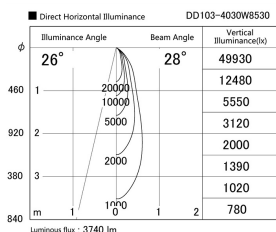

Item no. DD103-4030W8530

Series Name: Versa R-G (DD103)

DISCONTINUED

Installation	Recessed mount
Type	
Fixture wattage	40W
Beam angle	28 deg
Color Temp.	3000K
CRI	Ra>85
Luminous	3716 lm
Body	Die-cast aluminum alloy
Body finish	N/A
Trim finish	White
Reflector finish	N/A
IP Rate	IP20
Light source	COB module
Input Voltage	AC220~240V
Dimming Type	Non-Dimmable
Certificate	CE, CCC
Cut Hole	150mm