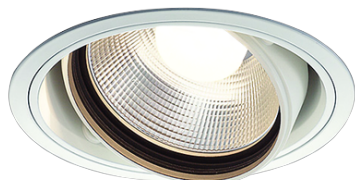

Item no. DD103-4030W8530

Series Name: Versa R-G (DD103)

DISCONTINUED

| | |
|------------------|-------------------------|
| Installation | Recessed mount |
| Type | Versa R-G (DD103) |
| Fixture wattage | 40W |
| Beam angle | 28 deg |
| Color Temp. | 3000K |
| CRI | Ra>85 |
| Luminous | 3716 lm |
| Body | Die-cast aluminum alloy |
| Body finish | N/A |
| Trim finish | White |
| Reflector finish | N/A |
| IP Rate | IP20 |
| Light source | COB module |
| Input Voltage | AC220~240V |
| Dimming Type | Non-Dimmable |
| Certificate | CE, CCC |
| Cut Hole | 150mm |