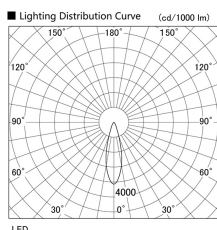

Item no. DD103-4030W8530

Series Name: Versa R-G (DD103)

DISCONTINUED

Installation	Recessed mount
Type	
Fixture wattage	40W
Beam angle	28 deg
Color Temp.	3000K
CRI	Ra>85
Luminous	3716 lm
Body	Die-cast aluminum alloy
Body finish	N/A
Trim finish	White
Reflector finish	N/A
IP Rate	IP20
Light source	COB module
Input Voltage	AC220~240V
Dimming Type	Non-Dimmable
Certificate	CE, CCC
Cut Hole	150mm