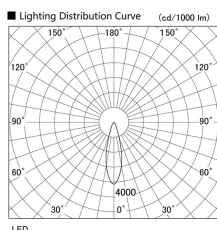

Item no. DD103-4030W8535

Series Name: Versa R-G (DD103)

DISCONTINUED

Installation	Recessed mount
Type	
Fixture wattage	40W
Beam angle	28 deg
Color Temp.	3500K
CRI	Ra>85
Luminous	3790 lm
Body	Die-cast aluminum alloy
Body finish	N/A
Trim finish	White
Reflector finish	N/A
IP Rate	IP20
Light source	COB module
Input Voltage	AC220~240V
Dimming Type	Non-Dimmable
Certificate	CE, CCC
Cut Hole	150mm