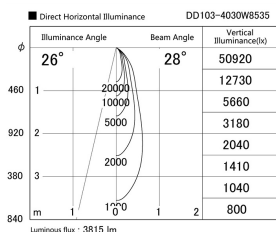

Item no. DD103-4030W8535

Series Name: Versa R-G (DD103)

DISCONTINUED

Installation	Recessed mount
Type	
Fixture wattage	40W
Beam angle	28 deg
Color Temp.	3500K
CRI	Ra>85
Luminous	3790 lm
Body	Die-cast aluminum alloy
Body finish	N/A
Trim finish	White
Reflector finish	N/A
IP Rate	IP20
Light source	COB module
Input Voltage	AC220~240V
Dimming Type	Non-Dimmable
Certificate	CE, CCC
Cut Hole	150mm