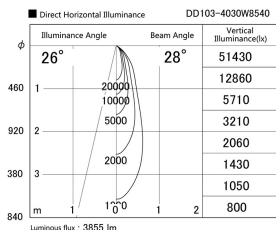

Item no. DD103-4030W8540

Series Name: Versa R-G (DD103)

DISCONTINUED

Installation	Recessed mount
Type	Versa R-G (DD103)
Fixture wattage	40W
Beam angle	28 deg
Color Temp.	4000K
CRI	Ra>85
Luminous	3827 lm
Body	Die-cast aluminum alloy
Body finish	N/A
Trim finish	White
Reflector finish	N/A
IP Rate	IP20
Light source	COB module
Input Voltage	AC220~240V
Dimming Type	Non-Dimmable
Certificate	CE, CCC
Cut Hole	150mm