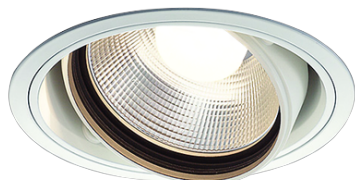

Item no. DD103-4030W8540

Series Name: Versa R-G (DD103)

DISCONTINUED

Installation	Recessed mount
Type	Versa R-G (DD103)
Fixture wattage	40W
Beam angle	28 deg
Color Temp.	4000K
CRI	Ra>85
Luminous	3827 lm
Body	Die-cast aluminum alloy
Body finish	N/A
Trim finish	White
Reflector finish	N/A
IP Rate	IP20
Light source	COB module
Input Voltage	AC220~240V
Dimming Type	Non-Dimmable
Certificate	CE, CCC
Cut Hole	150mm