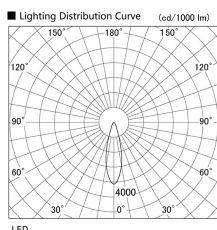

Item no. DD103-4030W8540

Series Name: Versa R-G (DD103)

DISCONTINUED

Installation	Recessed mount
Type	
Fixture wattage	40W
Beam angle	28 deg
Color Temp.	4000K
CRI	Ra>85
Luminous	3827 lm
Body	Die-cast aluminum alloy
Body finish	N/A
Trim finish	White
Reflector finish	N/A
IP Rate	IP20
Light source	COB module
Input Voltage	AC220~240V
Dimming Type	Non-Dimmable
Certificate	CE, CCC
Cut Hole	150mm