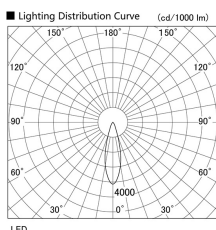

Item no. DD103-4030W8540

Series Name: Versa R-G (DD103)

DISCONTINUED

Installation	Recessed mount
Type	Versa R-G (DD103)
Fixture wattage	40W
Beam angle	28 deg
Color Temp.	4000K
CRI	Ra>85
Luminous	3827 lm
Body	Die-cast aluminum alloy
Body finish	N/A
Trim finish	White
Reflector finish	N/A
IP Rate	IP20
Light source	COB module
Input Voltage	AC220~240V
Dimming Type	Non-Dimmable
Certificate	CE, CCC
Cut Hole	150mm