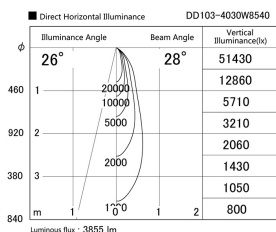

Item no. DD103-4030W8540

Series Name: Versa R-G (DD103)

DISCONTINUED

Installation	Recessed mount
Type	
Fixture wattage	40W
Beam angle	28 deg
Color Temp.	4000K
CRI	Ra>85
Luminous	3827 lm
Body	Die-cast aluminum alloy
Body finish	N/A
Trim finish	White
Reflector finish	N/A
IP Rate	IP20
Light source	COB module
Input Voltage	AC220~240V
Dimming Type	Non-Dimmable
Certificate	CE, CCC
Cut Hole	150mm