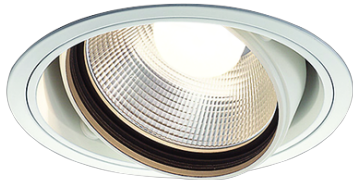

Item no. DD103-4030W9027

Series Name: Versa R-G (DD103)

DISCONTINUED

Installation	Recessed mount
Type	Versa R-G (DD103)
Fixture wattage	40W
Beam angle	28 deg
Color Temp.	2700K
CRI	Ra>90
Luminous	3244 lm
Body	Die-cast aluminum alloy
Body finish	N/A
Trim finish	White
Reflector finish	N/A
IP Rate	IP20
Light source	COB module
Input Voltage	AC220~240V
Dimming Type	Non-Dimmable
Certificate	CE, CCC
Cut Hole	150mm