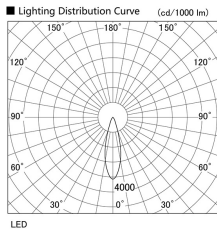

Item no. DD103-4030W9027

Series Name: Versa R-G (DD103)

DISCONTINUED

Installation	Recessed mount
Type	Versa R-G (DD103)
Fixture wattage	40W
Beam angle	28 deg
Color Temp.	2700K
CRI	Ra>90
Luminous	3244 lm
Body	Die-cast aluminum alloy
Body finish	N/A
Trim finish	White
Reflector finish	N/A
IP Rate	IP20
Light source	COB module
Input Voltage	AC220~240V
Dimming Type	Non-Dimmable
Certificate	CE, CCC
Cut Hole	150mm