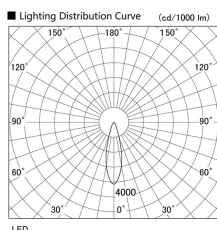

Item no. DD103-4030W9027

Series Name: Versa R-G (DD103)

**DISCONTINUED**

Installation	Recessed mount
Type	
Fixture wattage	40W
Beam angle	28 deg
Color Temp.	2700K
CRI	Ra>90
Luminous	3244 lm
Body	Die-cast aluminum alloy
Body finish	N/A
Trim finish	White
Reflector finish	N/A
IP Rate	IP20
Light source	COB module
Input Voltage	AC220~240V
Dimming Type	Non-Dimmable
Certificate	CE, CCC
Cut Hole	150mm