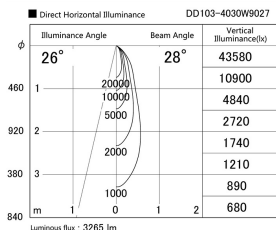

Item no. DD103-4030W9027

Series Name: Versa R-G (DD103)

**DISCONTINUED**

Installation	Recessed mount
Type	
Fixture wattage	40W
Beam angle	28 deg
Color Temp.	2700K
CRI	Ra>90
Luminous	3244 lm
Body	Die-cast aluminum alloy
Body finish	N/A
Trim finish	White
Reflector finish	N/A
IP Rate	IP20
Light source	COB module
Input Voltage	AC220~240V
Dimming Type	Non-Dimmable
Certificate	CE, CCC
Cut Hole	150mm