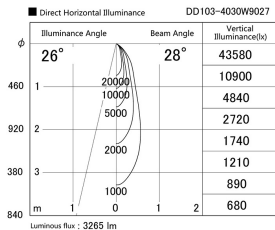

Item no. DD103-4030W9027

Series Name: Versa R-G (DD103)

DISCONTINUED

Installation	Recessed mount
Type	Versa R-G (DD103)
Fixture wattage	40W
Beam angle	28 deg
Color Temp.	2700K
CRI	Ra>90
Luminous	3244 lm
Body	Die-cast aluminum alloy
Body finish	N/A
Trim finish	White
Reflector finish	N/A
IP Rate	IP20
Light source	COB module
Input Voltage	AC220~240V
Dimming Type	Non-Dimmable
Certificate	CE, CCC
Cut Hole	150mm