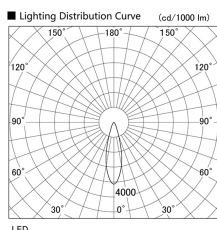

Item no. DD103-4030W9030

Series Name: Versa R-G (DD103)

DISCONTINUED

Installation	Recessed mount
Type	
Fixture wattage	40W
Beam angle	28 deg
Color Temp.	3000K
CRI	Ra>90
Luminous	3379 lm
Body	Die-cast aluminum alloy
Body finish	N/A
Trim finish	White
Reflector finish	N/A
IP Rate	IP20
Light source	COB module
Input Voltage	AC220~240V
Dimming Type	Non-Dimmable
Certificate	CE, CCC
Cut Hole	150mm