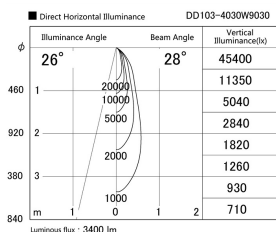

Item no. DD103-4030W9030

Series Name: Versa R-G (DD103)

DISCONTINUED

Installation	Recessed mount
Type	
Fixture wattage	40W
Beam angle	28 deg
Color Temp.	3000K
CRI	Ra>90
Luminous	3379 lm
Body	Die-cast aluminum alloy
Body finish	N/A
Trim finish	White
Reflector finish	N/A
IP Rate	IP20
Light source	COB module
Input Voltage	AC220~240V
Dimming Type	Non-Dimmable
Certificate	CE, CCC
Cut Hole	150mm