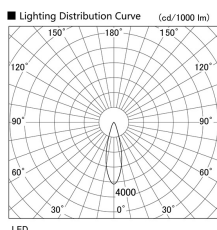

Item no. DD103-4030W9035

Series Name: Versa R-G (DD103)

DISCONTINUED

Installation	Recessed mount
Type	
Fixture wattage	40W
Beam angle	28 deg
Color Temp.	3500K
CRI	Ra>90
Luminous	3446 lm
Body	Die-cast aluminum alloy
Body finish	N/A
Trim finish	White
Reflector finish	N/A
IP Rate	IP20
Light source	COB module
Input Voltage	AC220~240V
Dimming Type	Non-Dimmable
Certificate	CE, CCC
Cut Hole	150mm