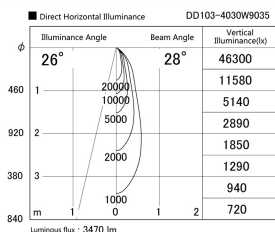

Item no. DD103-4030W9035

Series Name: Versa R-G (DD103)

DISCONTINUED

Installation	Recessed mount
Type	Versa R-G (DD103)
Fixture wattage	40W
Beam angle	28 deg
Color Temp.	3500K
CRI	Ra>90
Luminous	3446 lm
Body	Die-cast aluminum alloy
Body finish	N/A
Trim finish	White
Reflector finish	N/A
IP Rate	IP20
Light source	COB module
Input Voltage	AC220~240V
Dimming Type	Non-Dimmable
Certificate	CE, CCC
Cut Hole	150mm