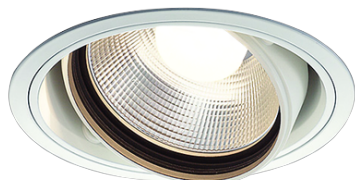

Item no. DD103-4030W9035

Series Name: Versa R-G (DD103)

DISCONTINUED

Installation	Recessed mount
Type	Versa R-G (DD103)
Fixture wattage	40W
Beam angle	28 deg
Color Temp.	3500K
CRI	Ra>90
Luminous	3446 lm
Body	Die-cast aluminum alloy
Body finish	N/A
Trim finish	White
Reflector finish	N/A
IP Rate	IP20
Light source	COB module
Input Voltage	AC220~240V
Dimming Type	Non-Dimmable
Certificate	CE, CCC
Cut Hole	150mm