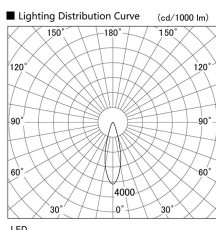

Item no. DD103-4030W9035

Series Name: Versa R-G (DD103)

DISCONTINUED

Installation	Recessed mount
Type	Versa R-G (DD103)
Fixture wattage	40W
Beam angle	28 deg
Color Temp.	3500K
CRI	Ra>90
Luminous	3446 lm
Body	Die-cast aluminum alloy
Body finish	N/A
Trim finish	White
Reflector finish	N/A
IP Rate	IP20
Light source	COB module
Input Voltage	AC220~240V
Dimming Type	Non-Dimmable
Certificate	CE, CCC
Cut Hole	150mm