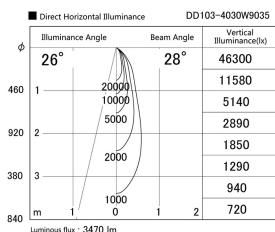

Item no. DD103-4030W9035

Series Name: Versa R-G (DD103)

DISCONTINUED

Installation	Recessed mount
Type	
Fixture wattage	40W
Beam angle	28 deg
Color Temp.	3500K
CRI	Ra>90
Luminous	3446 lm
Body	Die-cast aluminum alloy
Body finish	N/A
Trim finish	White
Reflector finish	N/A
IP Rate	IP20
Light source	COB module
Input Voltage	AC220~240V
Dimming Type	Non-Dimmable
Certificate	CE, CCC
Cut Hole	150mm