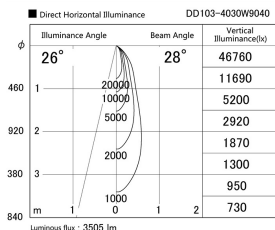

Item no. DD103-4030W9040

Series Name: Versa R-G (DD103)

**DISCONTINUED**

Installation	Recessed mount
Type	
Fixture wattage	40W
Beam angle	28 deg
Color Temp.	4000K
CRI	Ra>90
Luminous	3480 lm
Body	Die-cast aluminum alloy
Body finish	N/A
Trim finish	White
Reflector finish	N/A
IP Rate	IP20
Light source	COB module
Input Voltage	AC220~240V
Dimming Type	Non-Dimmable
Certificate	CE, CCC
Cut Hole	150mm