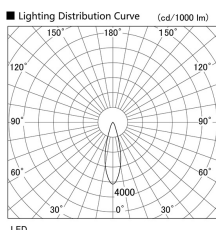

Item no. DD103-4030W9040

Series Name: Versa R-G (DD103)

**DISCONTINUED**

Installation	Recessed mount
Type	
Fixture wattage	40W
Beam angle	28 deg
Color Temp.	4000K
CRI	Ra>90
Luminous	3480 lm
Body	Die-cast aluminum alloy
Body finish	N/A
Trim finish	White
Reflector finish	N/A
IP Rate	IP20
Light source	COB module
Input Voltage	AC220~240V
Dimming Type	Non-Dimmable
Certificate	CE, CCC
Cut Hole	150mm