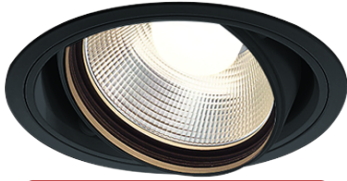

Item no. DD103-4040B8527

Series Name: Versa R-G (DD103)

**DISCONTINUED**

Installation	Recessed mount
Type	
Fixture wattage	40W
Beam angle	44 deg
Color Temp.	2700K
CRI	Ra>85
Luminous	3395 lm
Body	Die-cast aluminum alloy
Body finish	N/A
Trim finish	Black
Reflector finish	N/A
IP Rate	IP20
Light source	COB module
Input Voltage	AC220~240V
Dimming Type	Non-Dimmable
Certificate	CE, CCC
Cut Hole	150mm