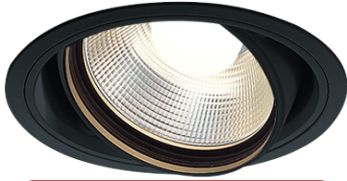

Item no. DD103-4040B8527

Series Name: Versa R-G (DD103)

**DISCONTINUED**

Installation	Recessed mount
Type	Versa R-G (DD103)
Fixture wattage	40W
Beam angle	44 deg
Color Temp.	2700K
CRI	Ra>85
Luminous	3395 lm
Body	Die-cast aluminum alloy
Body finish	N/A
Trim finish	Black
Reflector finish	N/A
IP Rate	IP20
Light source	COB module
Input Voltage	AC220~240V
Dimming Type	Non-Dimmable
Certificate	CE, CCC
Cut Hole	150mm