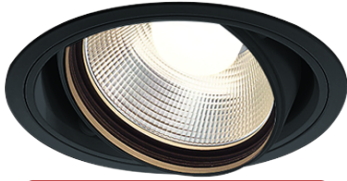

Item no. DD103-4040B8530

Series Name: Versa R-G (DD103)

DISCONTINUED

Installation	Recessed mount
Type	
Fixture wattage	40W
Beam angle	44 deg
Color Temp.	3000K
CRI	Ra>85
Luminous	3536 lm
Body	Die-cast aluminum alloy
Body finish	N/A
Trim finish	Black
Reflector finish	N/A
IP Rate	IP20
Light source	COB module
Input Voltage	AC220~240V
Dimming Type	Non-Dimmable
Certificate	CE, CCC
Cut Hole	150mm