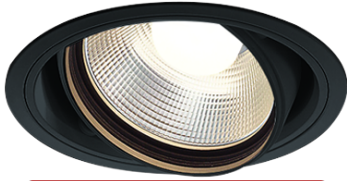

Item no. DD103-4040B8530

Series Name: Versa R-G (DD103)

DISCONTINUED

Installation	Recessed mount
Type	Versa R-G (DD103)
Fixture wattage	40W
Beam angle	44 deg
Color Temp.	3000K
CRI	Ra>85
Luminous	3536 lm
Body	Die-cast aluminum alloy
Body finish	N/A
Trim finish	Black
Reflector finish	N/A
IP Rate	IP20
Light source	COB module
Input Voltage	AC220~240V
Dimming Type	Non-Dimmable
Certificate	CE, CCC
Cut Hole	150mm