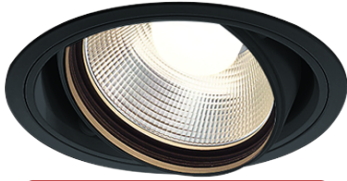

Item no. DD103-4040B8535

Series Name: Versa R-G (DD103)

DISCONTINUED

Installation	Recessed mount
Type	
Fixture wattage	40W
Beam angle	44 deg
Color Temp.	3500K
CRI	Ra>85
Luminous	3607 lm
Body	Die-cast aluminum alloy
Body finish	N/A
Trim finish	Black
Reflector finish	N/A
IP Rate	IP20
Light source	COB module
Input Voltage	AC220~240V
Dimming Type	Non-Dimmable
Certificate	CE, CCC
Cut Hole	150mm