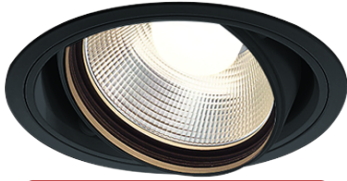

Item no. DD103-4040B8540

Series Name: Versa R-G (DD103)

DISCONTINUED

Installation	Recessed mount
Type	
Fixture wattage	40W
Beam angle	44 deg
Color Temp.	4000K
CRI	Ra>85
Luminous	3642 lm
Body	Die-cast aluminum alloy
Body finish	N/A
Trim finish	Black
Reflector finish	N/A
IP Rate	IP20
Light source	COB module
Input Voltage	AC220~240V
Dimming Type	Non-Dimmable
Certificate	CE, CCC
Cut Hole	150mm