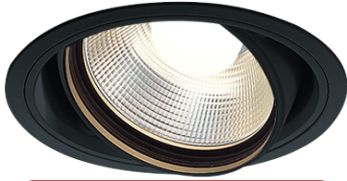

Item no. DD103-4040B8540

Series Name: Versa R-G (DD103)

**DISCONTINUED**

Installation	Recessed mount
Type	Versa R-G (DD103)
Fixture wattage	40W
Beam angle	44 deg
Color Temp.	4000K
CRI	Ra>85
Luminous	3642 lm
Body	Die-cast aluminum alloy
Body finish	N/A
Trim finish	Black
Reflector finish	N/A
IP Rate	IP20
Light source	COB module
Input Voltage	AC220~240V
Dimming Type	Non-Dimmable
Certificate	CE, CCC
Cut Hole	150mm