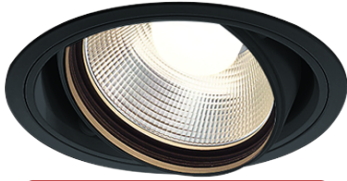

Item no. DD103-4040B9027

Series Name: Versa R-G (DD103)

DISCONTINUED

Installation	Recessed mount
Type	
Fixture wattage	40W
Beam angle	44 deg
Color Temp.	2700K
CRI	Ra>90
Luminous	3087 lm
Body	Die-cast aluminum alloy
Body finish	N/A
Trim finish	Black
Reflector finish	N/A
IP Rate	IP20
Light source	COB module
Input Voltage	AC220~240V
Dimming Type	Non-Dimmable
Certificate	CE, CCC
Cut Hole	150mm