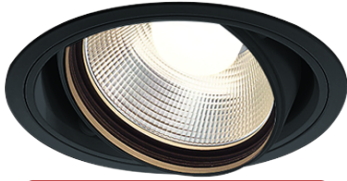

Item no. DD103-4040B9030

Series Name: Versa R-G (DD103)

**DISCONTINUED**

|                  |                         |
|------------------|-------------------------|
| Installation     | Recessed mount          |
| Type             |                         |
| Fixture wattage  | 40W                     |
| Beam angle       | 44 deg                  |
| Color Temp.      | 3000K                   |
| CRI              | Ra>90                   |
| Luminous         | 3215 lm                 |
| Body             | Die-cast aluminum alloy |
| Body finish      | N/A                     |
| Trim finish      | Black                   |
| Reflector finish | N/A                     |
| IP Rate          | IP20                    |
| Light source     | COB module              |
| Input Voltage    | AC220~240V              |
| Dimming Type     | Non-Dimmable            |
| Certificate      | CE, CCC                 |
| Cut Hole         | 150mm                   |