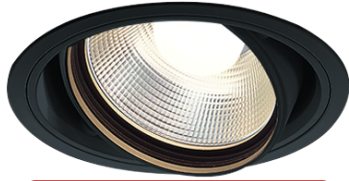

Item no. DD103-4040B9035

Series Name: Versa R-G (DD103)

DISCONTINUED

Installation	Recessed mount
Type	
Fixture wattage	40W
Beam angle	44 deg
Color Temp.	3500K
CRI	Ra>90
Luminous	3279 lm
Body	Die-cast aluminum alloy
Body finish	N/A
Trim finish	Black
Reflector finish	N/A
IP Rate	IP20
Light source	COB module
Input Voltage	AC220~240V
Dimming Type	Non-Dimmable
Certificate	CE, CCC
Cut Hole	150mm