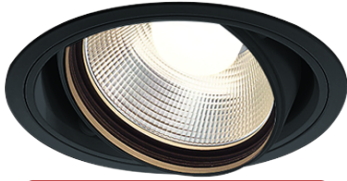

Item no. DD103-4040B9040

Series Name: Versa R-G (DD103)

**DISCONTINUED**

Installation	Recessed mount
Type	
Fixture wattage	40W
Beam angle	44 deg
Color Temp.	4000K
CRI	Ra>90
Luminous	3312 lm
Body	Die-cast aluminum alloy
Body finish	N/A
Trim finish	Black
Reflector finish	N/A
IP Rate	IP20
Light source	COB module
Input Voltage	AC220~240V
Dimming Type	Non-Dimmable
Certificate	CE, CCC
Cut Hole	150mm