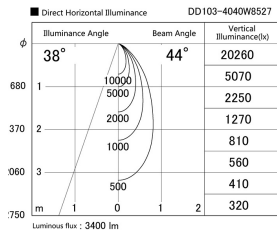

Item no. DD103-4040W8527

Series Name: Versa R-G (DD103)

DISCONTINUED

Installation	Recessed mount
Type	
Fixture wattage	40W
Beam angle	44 deg
Color Temp.	2700K
CRI	Ra>85
Luminous	3395 lm
Body	Die-cast aluminum alloy
Body finish	N/A
Trim finish	White
Reflector finish	N/A
IP Rate	IP20
Light source	COB module
Input Voltage	AC220~240V
Dimming Type	Non-Dimmable
Certificate	CE, CCC
Cut Hole	150mm