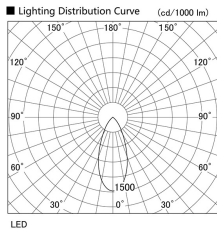

Item no. DD103-4040W8527

Series Name: Versa R-G (DD103)

DISCONTINUED

Installation	Recessed mount
Type	
Fixture wattage	40W
Beam angle	44 deg
Color Temp.	2700K
CRI	Ra>85
Luminous	3395 lm
Body	Die-cast aluminum alloy
Body finish	N/A
Trim finish	White
Reflector finish	N/A
IP Rate	IP20
Light source	COB module
Input Voltage	AC220~240V
Dimming Type	Non-Dimmable
Certificate	CE, CCC
Cut Hole	150mm