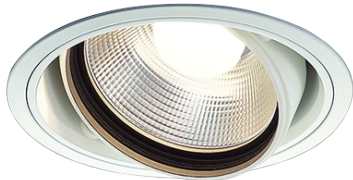

Item no. DD103-4040W8527

Series Name: Versa R-G (DD103)

DISCONTINUED

Installation	Recessed mount
Type	
Fixture wattage	40W
Beam angle	44 deg
Color Temp.	2700K
CRI	Ra>85
Luminous	3395 lm
Body	Die-cast aluminum alloy
Body finish	N/A
Trim finish	White
Reflector finish	N/A
IP Rate	IP20
Light source	COB module
Input Voltage	AC220~240V
Dimming Type	Non-Dimmable
Certificate	CE, CCC
Cut Hole	150mm