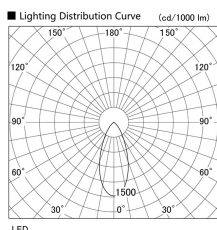

Item no. DD103-4040W8530

Series Name: Versa R-G (DD103)

DISCONTINUED

Installation	Recessed mount
Type	
Fixture wattage	40W
Beam angle	44 deg
Color Temp.	3000K
CRI	Ra>85
Luminous	3536 lm
Body	Die-cast aluminum alloy
Body finish	N/A
Trim finish	White
Reflector finish	N/A
IP Rate	IP20
Light source	COB module
Input Voltage	AC220~240V
Dimming Type	Non-Dimmable
Certificate	CE, CCC
Cut Hole	150mm