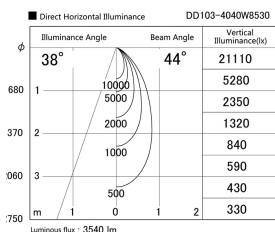

Item no. DD103-4040W8530

Series Name: Versa R-G (DD103)

DISCONTINUED

Installation	Recessed mount
Type	
Fixture wattage	40W
Beam angle	44 deg
Color Temp.	3000K
CRI	Ra>85
Luminous	3536 lm
Body	Die-cast aluminum alloy
Body finish	N/A
Trim finish	White
Reflector finish	N/A
IP Rate	IP20
Light source	COB module
Input Voltage	AC220~240V
Dimming Type	Non-Dimmable
Certificate	CE, CCC
Cut Hole	150mm