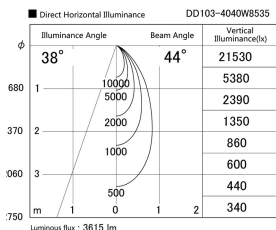

Item no. DD103-4040W8535

Series Name: Versa R-G (DD103)

**DISCONTINUED**

Installation	Recessed mount
Type	
Fixture wattage	40W
Beam angle	44 deg
Color Temp.	3500K
CRI	Ra>85
Luminous	3607 lm
Body	Die-cast aluminum alloy
Body finish	N/A
Trim finish	White
Reflector finish	N/A
IP Rate	IP20
Light source	COB module
Input Voltage	AC220~240V
Dimming Type	Non-Dimmable
Certificate	CE, CCC
Cut Hole	150mm