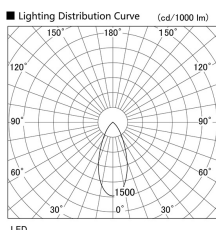

Item no. DD103-4040W8535

Series Name: Versa R-G (DD103)

**DISCONTINUED**

Installation	Recessed mount
Type	
Fixture wattage	40W
Beam angle	44 deg
Color Temp.	3500K
CRI	Ra>85
Luminous	3607 lm
Body	Die-cast aluminum alloy
Body finish	N/A
Trim finish	White
Reflector finish	N/A
IP Rate	IP20
Light source	COB module
Input Voltage	AC220~240V
Dimming Type	Non-Dimmable
Certificate	CE, CCC
Cut Hole	150mm