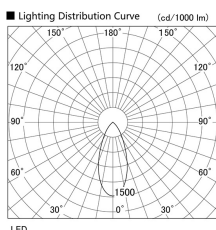

Item no. DD103-4040W8540

Series Name: Versa R-G (DD103)

DISCONTINUED

Installation	Recessed mount
Type	Versa R-G (DD103)
Fixture wattage	40W
Beam angle	44 deg
Color Temp.	4000K
CRI	Ra>85
Luminous	3642 lm
Body	Die-cast aluminum alloy
Body finish	N/A
Trim finish	White
Reflector finish	N/A
IP Rate	IP20
Light source	COB module
Input Voltage	AC220~240V
Dimming Type	Non-Dimmable
Certificate	CE, CCC
Cut Hole	150mm