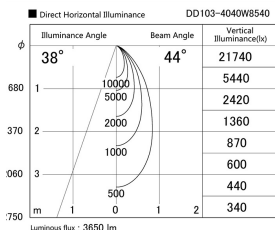

Item no. DD103-4040W8540

Series Name: Versa R-G (DD103)

DISCONTINUED

Installation	Recessed mount
Type	Versa R-G (DD103)
Fixture wattage	40W
Beam angle	44 deg
Color Temp.	4000K
CRI	Ra>85
Luminous	3642 lm
Body	Die-cast aluminum alloy
Body finish	N/A
Trim finish	White
Reflector finish	N/A
IP Rate	IP20
Light source	COB module
Input Voltage	AC220~240V
Dimming Type	Non-Dimmable
Certificate	CE, CCC
Cut Hole	150mm