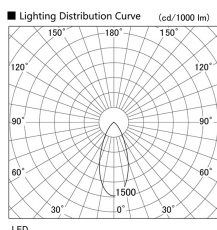

Item no. DD103-4040W8540

Series Name: Versa R-G (DD103)

DISCONTINUED

Installation	Recessed mount
Type	
Fixture wattage	40W
Beam angle	44 deg
Color Temp.	4000K
CRI	Ra>85
Luminous	3642 lm
Body	Die-cast aluminum alloy
Body finish	N/A
Trim finish	White
Reflector finish	N/A
IP Rate	IP20
Light source	COB module
Input Voltage	AC220~240V
Dimming Type	Non-Dimmable
Certificate	CE, CCC
Cut Hole	150mm