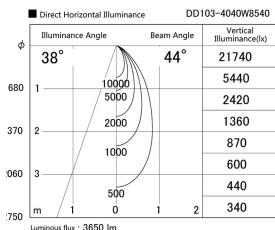

Item no. DD103-4040W8540

Series Name: Versa R-G (DD103)

DISCONTINUED

Installation	Recessed mount
Type	
Fixture wattage	40W
Beam angle	44 deg
Color Temp.	4000K
CRI	Ra>85
Luminous	3642 lm
Body	Die-cast aluminum alloy
Body finish	N/A
Trim finish	White
Reflector finish	N/A
IP Rate	IP20
Light source	COB module
Input Voltage	AC220~240V
Dimming Type	Non-Dimmable
Certificate	CE, CCC
Cut Hole	150mm