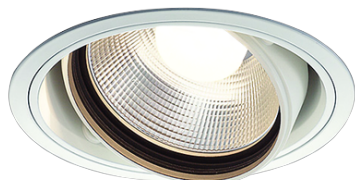

Item no. DD103-4040W8540

Series Name: Versa R-G (DD103)

DISCONTINUED

Installation	Recessed mount
Type	Versa R-G (DD103)
Fixture wattage	40W
Beam angle	44 deg
Color Temp.	4000K
CRI	Ra>85
Luminous	3642 lm
Body	Die-cast aluminum alloy
Body finish	N/A
Trim finish	White
Reflector finish	N/A
IP Rate	IP20
Light source	COB module
Input Voltage	AC220~240V
Dimming Type	Non-Dimmable
Certificate	CE, CCC
Cut Hole	150mm