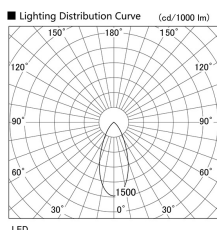

Item no. DD103-4040W9027

Series Name: Versa R-G (DD103)

**DISCONTINUED**

Installation	Recessed mount
Type	
Fixture wattage	40W
Beam angle	44 deg
Color Temp.	2700K
CRI	Ra>90
Luminous	3087 lm
Body	Die-cast aluminum alloy
Body finish	N/A
Trim finish	White
Reflector finish	N/A
IP Rate	IP20
Light source	COB module
Input Voltage	AC220~240V
Dimming Type	Non-Dimmable
Certificate	CE, CCC
Cut Hole	150mm