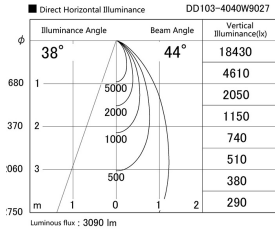

Item no. DD103-4040W9027

Series Name: Versa R-G (DD103)

**DISCONTINUED**

Installation	Recessed mount
Type	Versa R-G (DD103)
Fixture wattage	40W
Beam angle	44 deg
Color Temp.	2700K
CRI	Ra>90
Luminous	3087 lm
Body	Die-cast aluminum alloy
Body finish	N/A
Trim finish	White
Reflector finish	N/A
IP Rate	IP20
Light source	COB module
Input Voltage	AC220~240V
Dimming Type	Non-Dimmable
Certificate	CE, CCC
Cut Hole	150mm