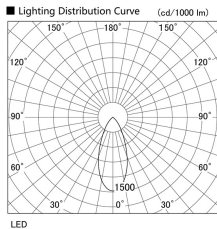

Item no. DD103-4040W9027

Series Name: Versa R-G (DD103)

**DISCONTINUED**

Installation	Recessed mount
Type	Versa R-G (DD103)
Fixture wattage	40W
Beam angle	44 deg
Color Temp.	2700K
CRI	Ra>90
Luminous	3087 lm
Body	Die-cast aluminum alloy
Body finish	N/A
Trim finish	White
Reflector finish	N/A
IP Rate	IP20
Light source	COB module
Input Voltage	AC220~240V
Dimming Type	Non-Dimmable
Certificate	CE, CCC
Cut Hole	150mm