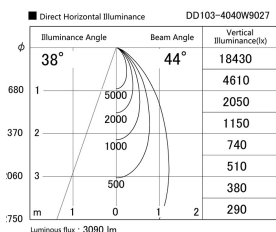

Item no. DD103-4040W9027

Series Name: Versa R-G (DD103)

**DISCONTINUED**

Installation	Recessed mount
Type	
Fixture wattage	40W
Beam angle	44 deg
Color Temp.	2700K
CRI	Ra>90
Luminous	3087 lm
Body	Die-cast aluminum alloy
Body finish	N/A
Trim finish	White
Reflector finish	N/A
IP Rate	IP20
Light source	COB module
Input Voltage	AC220~240V
Dimming Type	Non-Dimmable
Certificate	CE, CCC
Cut Hole	150mm