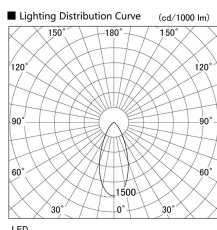

Item no. DD103-4040W9030

Series Name: Versa R-G (DD103)

DISCONTINUED

Installation	Recessed mount
Type	
Fixture wattage	40W
Beam angle	44 deg
Color Temp.	3000K
CRI	Ra>90
Luminous	3215 lm
Body	Die-cast aluminum alloy
Body finish	N/A
Trim finish	White
Reflector finish	N/A
IP Rate	IP20
Light source	COB module
Input Voltage	AC220~240V
Dimming Type	Non-Dimmable
Certificate	CE, CCC
Cut Hole	150mm