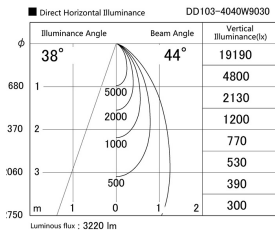

Item no. DD103-4040W9030

Series Name: Versa R-G (DD103)

**DISCONTINUED**

Installation	Recessed mount
Type	Versa R-G (DD103)
Fixture wattage	40W
Beam angle	44 deg
Color Temp.	3000K
CRI	Ra>90
Luminous	3215 lm
Body	Die-cast aluminum alloy
Body finish	N/A
Trim finish	White
Reflector finish	N/A
IP Rate	IP20
Light source	COB module
Input Voltage	AC220~240V
Dimming Type	Non-Dimmable
Certificate	CE, CCC
Cut Hole	150mm