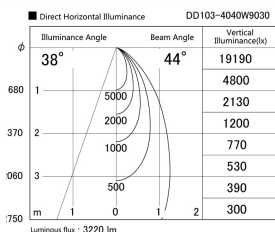

Item no. DD103-4040W9030

Series Name: Versa R-G (DD103)

DISCONTINUED

Installation	Recessed mount
Type	
Fixture wattage	40W
Beam angle	44 deg
Color Temp.	3000K
CRI	Ra>90
Luminous	3215 lm
Body	Die-cast aluminum alloy
Body finish	N/A
Trim finish	White
Reflector finish	N/A
IP Rate	IP20
Light source	COB module
Input Voltage	AC220~240V
Dimming Type	Non-Dimmable
Certificate	CE, CCC
Cut Hole	150mm