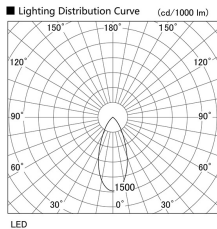

Item no. DD103-4040W9030

Series Name: Versa R-G (DD103)

**DISCONTINUED**

Installation	Recessed mount
Type	Versa R-G (DD103)
Fixture wattage	40W
Beam angle	44 deg
Color Temp.	3000K
CRI	Ra>90
Luminous	3215 lm
Body	Die-cast aluminum alloy
Body finish	N/A
Trim finish	White
Reflector finish	N/A
IP Rate	IP20
Light source	COB module
Input Voltage	AC220~240V
Dimming Type	Non-Dimmable
Certificate	CE, CCC
Cut Hole	150mm