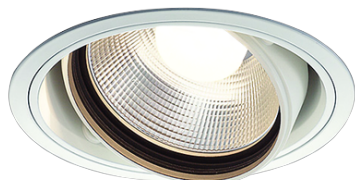

Item no. DD103-4040W9035

Series Name: Versa R-G (DD103)

DISCONTINUED

Installation	Recessed mount
Type	Versa R-G (DD103)
Fixture wattage	40W
Beam angle	44 deg
Color Temp.	3500K
CRI	Ra>90
Luminous	3279 lm
Body	Die-cast aluminum alloy
Body finish	N/A
Trim finish	White
Reflector finish	N/A
IP Rate	IP20
Light source	COB module
Input Voltage	AC220~240V
Dimming Type	Non-Dimmable
Certificate	CE, CCC
Cut Hole	150mm