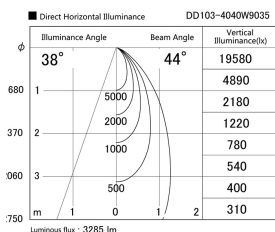

Item no. DD103-4040W9035

Series Name: Versa R-G (DD103)

DISCONTINUED

Installation	Recessed mount
Type	Versa R-G (DD103)
Fixture wattage	40W
Beam angle	44 deg
Color Temp.	3500K
CRI	Ra>90
Luminous	3279 lm
Body	Die-cast aluminum alloy
Body finish	N/A
Trim finish	White
Reflector finish	N/A
IP Rate	IP20
Light source	COB module
Input Voltage	AC220~240V
Dimming Type	Non-Dimmable
Certificate	CE, CCC
Cut Hole	150mm