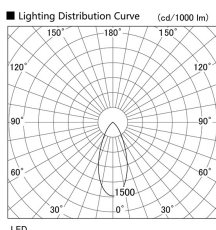

Item no. DD103-4040W9035

Series Name: Versa R-G (DD103)

**DISCONTINUED**

Installation	Recessed mount
Type	
Fixture wattage	40W
Beam angle	44 deg
Color Temp.	3500K
CRI	Ra>90
Luminous	3279 lm
Body	Die-cast aluminum alloy
Body finish	N/A
Trim finish	White
Reflector finish	N/A
IP Rate	IP20
Light source	COB module
Input Voltage	AC220~240V
Dimming Type	Non-Dimmable
Certificate	CE, CCC
Cut Hole	150mm