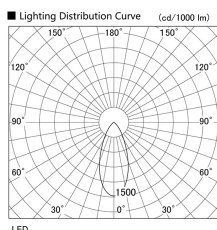

Item no. DD103-4040W9035

Series Name: Versa R-G (DD103)

DISCONTINUED

Installation	Recessed mount
Type	Versa R-G (DD103)
Fixture wattage	40W
Beam angle	44 deg
Color Temp.	3500K
CRI	Ra>90
Luminous	3279 lm
Body	Die-cast aluminum alloy
Body finish	N/A
Trim finish	White
Reflector finish	N/A
IP Rate	IP20
Light source	COB module
Input Voltage	AC220~240V
Dimming Type	Non-Dimmable
Certificate	CE, CCC
Cut Hole	150mm