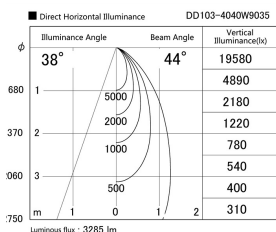

Item no. DD103-4040W9035

Series Name: Versa R-G (DD103)

**DISCONTINUED**

Installation	Recessed mount
Type	
Fixture wattage	40W
Beam angle	44 deg
Color Temp.	3500K
CRI	Ra>90
Luminous	3279 lm
Body	Die-cast aluminum alloy
Body finish	N/A
Trim finish	White
Reflector finish	N/A
IP Rate	IP20
Light source	COB module
Input Voltage	AC220~240V
Dimming Type	Non-Dimmable
Certificate	CE, CCC
Cut Hole	150mm