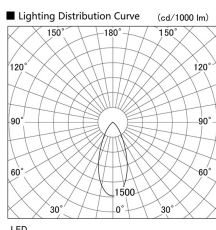

Item no. DD103-4040W9040

Series Name: Versa R-G (DD103)

DISCONTINUED

Installation	Recessed mount
Type	
Fixture wattage	40W
Beam angle	44 deg
Color Temp.	4000K
CRI	Ra>90
Luminous	3312 lm
Body	Die-cast aluminum alloy
Body finish	N/A
Trim finish	White
Reflector finish	N/A
IP Rate	IP20
Light source	COB module
Input Voltage	AC220~240V
Dimming Type	Non-Dimmable
Certificate	CE, CCC
Cut Hole	150mm