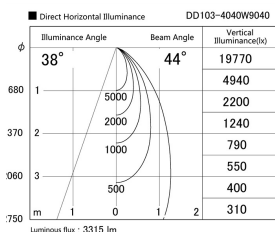

Item no. DD103-4040W9040

Series Name: Versa R-G (DD103)

DISCONTINUED

Installation	Recessed mount
Type	
Fixture wattage	40W
Beam angle	44 deg
Color Temp.	4000K
CRI	Ra>90
Luminous	3312 lm
Body	Die-cast aluminum alloy
Body finish	N/A
Trim finish	White
Reflector finish	N/A
IP Rate	IP20
Light source	COB module
Input Voltage	AC220~240V
Dimming Type	Non-Dimmable
Certificate	CE, CCC
Cut Hole	150mm