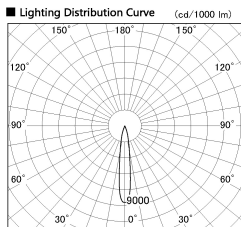

Item no. SD274-0620W9027-DMWL

Series Name: Hospitality Tracklight (In-Track) SD274 (48V)

■ Direct Horizontal Illuminance SD274-0620W9027-DMWL

φ	Illuminance Angle	Beam Angle	Vertical Illuminance(lx)
1	16°	15°	15550
280			3890
560			1730
840			970
1120			620
			430
			320
			240

Installation	48V Track mount
Type	Hospitality Tracklight (In-Track) SD274 (48V)
Fixture wattage	6W
Beam angle	15 deg
Color Temp.	2700K
CRI	Ra>90
Luminous	448 lm
Body	Die-cast aluminum alloy
Body finish	White
Trim finish	N/A
Reflector finish	N/A
IP Rate	IP20
Light source	COB module
Input Voltage	AC220~240V
Dimming Type	Dimmable
Certificate	CE, CCC
Cut Hole	N/A