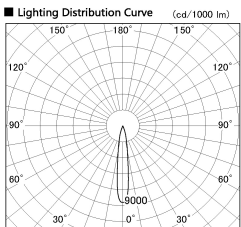

Item no. SD274-0620W9027-DMWL

Series Name: Hospitality Tracklight (In-Track) SD274 (48V)

■ Direct Horizontal Illuminance SD274-0620W9027-DMWL

Illuminance Angle	Beam Angle	Vertical Illuminance (lx)
16°	15°	15550
1		3890
2		1730
3		970
4		620
5		430
6		320
7		240

Installation	48V Track mount
Type	Hospitality Tracklight (In-Track) SD274 (48V)
Fixture wattage	6W
Beam angle	15 deg
Color Temp.	2700K
CRI	Ra>90
Luminous	448 lm
Body	Die-cast aluminum alloy
Body finish	White
Trim finish	N/A
Reflector finish	N/A
IP Rate	IP20
Light source	COB module
Input Voltage	AC220~240V
Dimming Type	Dimmable
Certificate	CE, CCC
Cut Hole	N/A