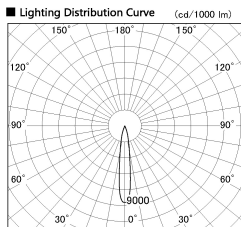

Item no. SD274-0620W9027-DMWL

Series Name: Hospitality Tracklight (In-Track) SD274 (48V)

■ Direct Horizontal Illuminance SD274-0620W9027-DMWL

Illuminance Angle	Beam Angle	Vertical Illuminance (lx)
16°	15°	15550
		3890
		1730
		970
		620
		430
		320
		240

Installation	48V Track mount
Type	
Fixture wattage	6W
Beam angle	15 deg
Color Temp.	2700K
CRI	Ra>90
Luminous	448 lm
Body	Die-cast aluminum alloy
Body finish	White
Trim finish	N/A
Reflector finish	N/A
IP Rate	IP20
Light source	COB module
Input Voltage	AC220~240V
Dimming Type	Dimmable
Certificate	CE, CCC
Cut Hole	N/A