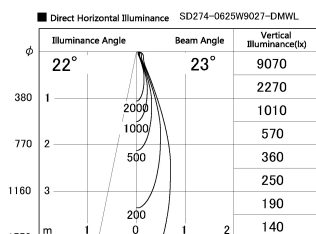

Item no. SD274-0625W9027-DMWL

Series Name: Hospitality Tracklight (In-Track) SD274 (48V)

Installation	48V Track mount
Type	Hospitality Tracklight (In-Track) SD274 (48V)
Fixture wattage	6W
Beam angle	23 deg
Color Temp.	2700K
CRI	Ra>90
Luminous	444 lm
Body	Die-cast aluminum alloy
Body finish	White
Trim finish	N/A
Reflector finish	N/A
IP Rate	IP20
Light source	COB module
Input Voltage	AC220~240V
Dimming Type	Dimmable
Certificate	CE, CCC
Cut Hole	N/A