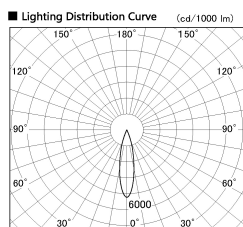

Item no. SD274-0625W9027-DMWL

Series Name: Hospitality Tracklight (In-Track) SD274 (48V)

Installation	48V Track mount
Type	Hospitality Tracklight (In-Track) SD274 (48V)
Fixture wattage	6W
Beam angle	23 deg
Color Temp.	2700K
CRI	Ra>90
Luminous	444 lm
Body	Die-cast aluminum alloy
Body finish	White
Trim finish	N/A
Reflector finish	N/A
IP Rate	IP20
Light source	COB module
Input Voltage	AC220~240V
Dimming Type	Dimmable
Certificate	CE, CCC
Cut Hole	N/A