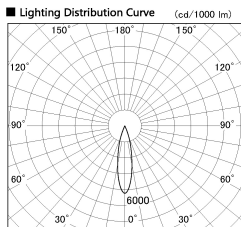

Item no. SD274-0625W9027-DMWL

Series Name: Hospitality Tracklight (In-Track) SD274 (48V)

Installation	48V Track mount
Type	
Fixture wattage	6W
Beam angle	23 deg
Color Temp.	2700K
CRI	Ra>90
Luminous	444 lm
Body	Die-cast aluminum alloy
Body finish	White
Trim finish	N/A
Reflector finish	N/A
IP Rate	IP20
Light source	COB module
Input Voltage	AC220~240V
Dimming Type	Dimmable
Certificate	CE, CCC
Cut Hole	N/A