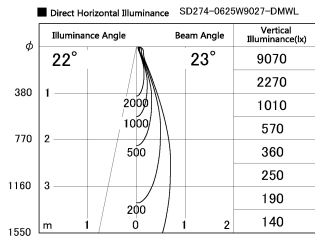

Item no. SD274-0625W9027-DMWL

Series Name: Hospitality Tracklight (In-Track) SD274 (48V)

Installation	48V Track mount
Type	
Fixture wattage	6W
Beam angle	23 deg
Color Temp.	2700K
CRI	Ra>90
Luminous	444 lm
Body	Die-cast aluminum alloy
Body finish	White
Trim finish	N/A
Reflector finish	N/A
IP Rate	IP20
Light source	COB module
Input Voltage	AC220~240V
Dimming Type	Dimmable
Certificate	CE, CCC
Cut Hole	N/A