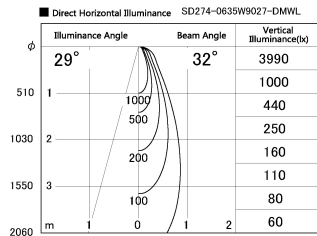

Item no. SD274-0635W9027-DMWL

Series Name: Hospitality Tracklight (In-Track) SD274 (48V)

Installation	48V Track mount
Type	
Fixture wattage	6W
Beam angle	32 deg
Color Temp.	2700K
CRI	Ra>90
Luminous	401 lm
Body	Die-cast aluminum alloy
Body finish	White
Trim finish	N/A
Reflector finish	N/A
IP Rate	IP20
Light source	COB module
Input Voltage	AC220~240V
Dimming Type	Dimmable
Certificate	CE, CCC
Cut Hole	N/A