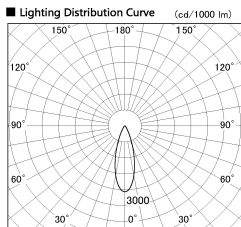

Item no. SD274-0635W9027-DMWL

Series Name: Hospitality Tracklight (In-Track) SD274 (48V)

Installation	48V Track mount
Type	
Fixture wattage	6W
Beam angle	32 deg
Color Temp.	2700K
CRI	Ra>90
Luminous	401 lm
Body	Die-cast aluminum alloy
Body finish	White
Trim finish	N/A
Reflector finish	N/A
IP Rate	IP20
Light source	COB module
Input Voltage	AC220~240V
Dimming Type	Dimmable
Certificate	CE, CCC
Cut Hole	N/A