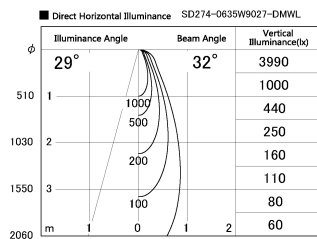

Item no. SD274-0635W9027-DMWL

Series Name: Hospitality Tracklight (In-Track) SD274 (48V)

Installation	48V Track mount
Type	Hospitality Tracklight (In-Track) SD274 (48V)
Fixture wattage	6W
Beam angle	32 deg
Color Temp.	2700K
CRI	Ra>90
Luminous	401 lm
Body	Die-cast aluminum alloy
Body finish	White
Trim finish	N/A
Reflector finish	N/A
IP Rate	IP20
Light source	COB module
Input Voltage	AC220~240V
Dimming Type	Dimmable
Certificate	CE, CCC
Cut Hole	N/A