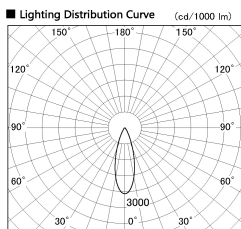

Item no. SD274-0635W9027-DMWL

Series Name: Hospitality Tracklight (In-Track) SD274 (48V)

Installation	48V Track mount
Type	Hospitality Tracklight (In-Track) SD274 (48V)
Fixture wattage	6W
Beam angle	32 deg
Color Temp.	2700K
CRI	Ra>90
Luminous	401 lm
Body	Die-cast aluminum alloy
Body finish	White
Trim finish	N/A
Reflector finish	N/A
IP Rate	IP20
Light source	COB module
Input Voltage	AC220~240V
Dimming Type	Dimmable
Certificate	CE, CCC
Cut Hole	N/A