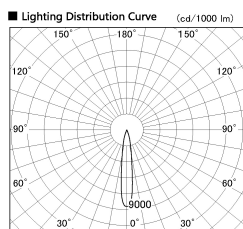

Item no. SD274-0620W9030-DMWL

Series Name: Hospitality Tracklight (In-Track) SD274 (48V)

■ Direct Horizontal Illuminance SD274-0620W9030-DMWL

φ	Illuminance Angle	Beam Angle	Vertical Illuminance(lx)
1	16°	15°	16210
280			4050
			1800
560			1010
			650
840			450
			330
1120			250

Installation	48V Track mount
Type	Hospitality Tracklight (In-Track) SD274 (48V)
Fixture wattage	6W
Beam angle	15 deg
Color Temp.	3000K
CRI	Ra>90
Luminous	467 lm
Body	Die-cast aluminum alloy
Body finish	White
Trim finish	N/A
Reflector finish	N/A
IP Rate	IP20
Light source	COB module
Input Voltage	AC220~240V
Dimming Type	Dimmable
Certificate	CE, CCC
Cut Hole	N/A