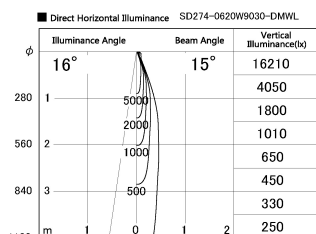

Item no. SD274-0620W9030-DMWL

Series Name: Hospitality Tracklight (In-Track) SD274 (48V)

|                  |                         |
|------------------|-------------------------|
| Installation     | 48V Track mount         |
| Type             |                         |
| Fixture wattage  | 6W                      |
| Beam angle       | 15 deg                  |
| Color Temp.      | 3000K                   |
| CRI              | Ra>90                   |
| Luminous         | 467 lm                  |
| Body             | Die-cast aluminum alloy |
| Body finish      | White                   |
| Trim finish      | N/A                     |
| Reflector finish | N/A                     |
| IP Rate          | IP20                    |
| Light source     | COB module              |
| Input Voltage    | AC220~240V              |
| Dimming Type     | Dimmable                |
| Certificate      | CE, CCC                 |
| Cut Hole         | N/A                     |