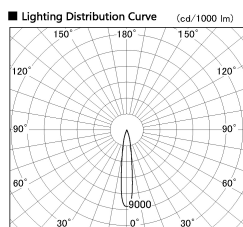

Item no. SD274-0620W9030-DMWL

Series Name: Hospitality Tracklight (In-Track) SD274 (48V)

|                  |                         |
|------------------|-------------------------|
| Installation     | 48V Track mount         |
| Type             |                         |
| Fixture wattage  | 6W                      |
| Beam angle       | 15 deg                  |
| Color Temp.      | 3000K                   |
| CRI              | Ra>90                   |
| Luminous         | 467 lm                  |
| Body             | Die-cast aluminum alloy |
| Body finish      | White                   |
| Trim finish      | N/A                     |
| Reflector finish | N/A                     |
| IP Rate          | IP20                    |
| Light source     | COB module              |
| Input Voltage    | AC220~240V              |
| Dimming Type     | Dimmable                |
| Certificate      | CE, CCC                 |
| Cut Hole         | N/A                     |